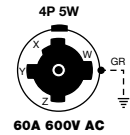

60 Amp, 600 Volts AC

IP30
SUITABILITY

Plugs

Description	Cord Dia.	Catalog Number	
Black phenolic interior with yellow thermoplastic sleeve over steel housing.	.920"-1.450" (23.36-36.83)	HBL26419	-
Black phenolic interior with blue thermoplastic sleeve and steel housing.	1.00"-1.50" (25.40-38.10)	-	HBL26519