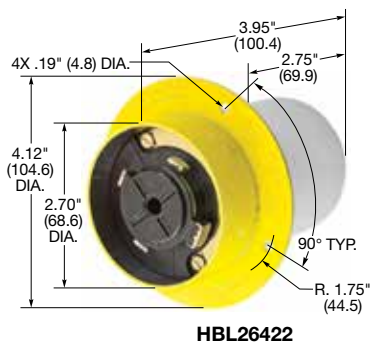

60 Amp, 600 Volts AC

IP30
SUITABILITY

Plugs

Description	Cord Dia.	Catalog Number	
Black phenolic interior with yellow thermoplastic sleeve over steel housing.	.920"-1.450" (23.36-36.83)	HBL26419	-
Black phenolic interior with blue thermoplastic sleeve and steel housing.	1.00"-1.50" (25.40-38.10)	-	HBL26519

IP30
SUITABILITY

Flanged Inlets

Description	Catalog Number	
Black phenolic interior with steel housing and flange.	HBL26422	-
Black phenolic interior with steel housing and flange with blue finish.	-	HBL26522

Dimensions in Inches (mm)