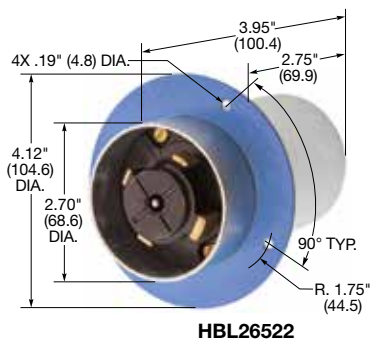

60 Amp, 600 Volts AC

IP30
SUITABILITY

Plugs

Description	Cord Dia.	Catalog Number	
Black phenolic interior with yellow thermoplastic sleeve over steel housing.	.920"-1.450" (23.36-36.83)	HBL26419	-
Black phenolic interior with blue thermoplastic sleeve and steel housing.	1.00"-1.50" (25.40-38.10)	-	HBL26519

IP30
SUITABILITY

Flanged Inlets

Description	Catalog Number	
Black phenolic interior with steel housing and flange.	HBL26422	-
Black phenolic interior with steel housing and flange with blue finish.	-	HBL26522

Dimensions in Inches (mm)