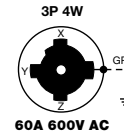

60 Amp, 600 Volts AC

IP30
SUITABILITY

Plugs

Description	Cord Dia.	Catalog Number	
Black phenolic interior with yellow thermoplastic sleeve over steel housing.	.920"-1.450" (23.36-36.83)	HBL26419	-
Black phenolic interior with blue thermoplastic sleeve and steel housing.	1.00"-1.50" (25.40-38.10)	-	HBL26519

Dimensions in Inches (mm)